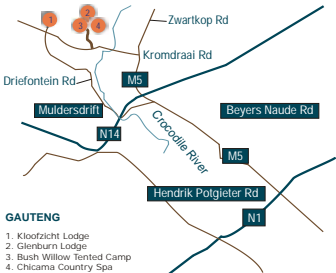

Country Estate

GAUTENG

- GAUTENG**
1. Kloofzicht Lodge
 2. Glenburn Lodge
 3. Bush Willow Tented Camp
 4. Chicama Country Spa